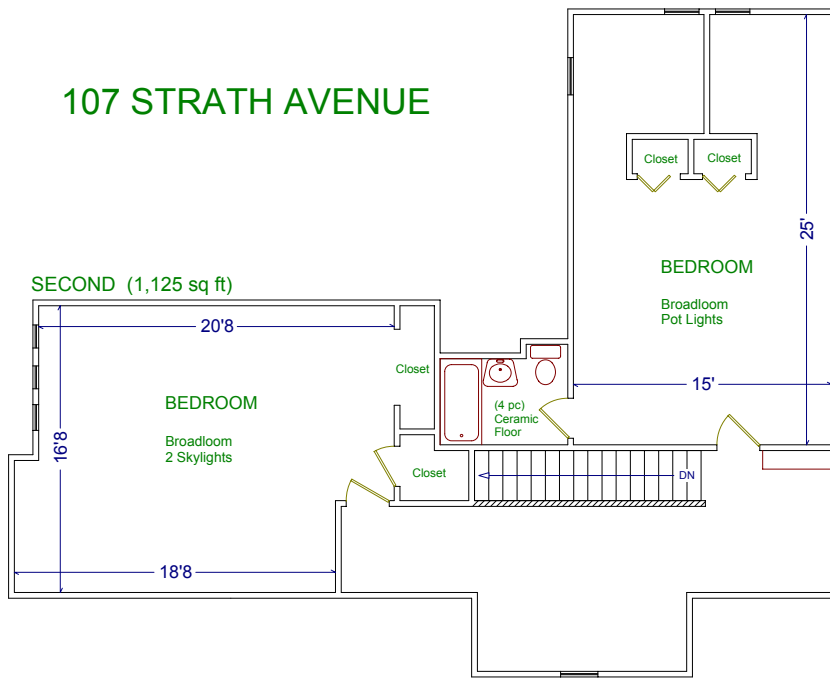

107 STRATH AVENUE

JILL STEWART

Broker

(416) 231-3000

Royal LePage Real Estate
Services Ltd., Brokerage

Please note: Measurements may not be 100% accurate. Floor plans are provided for convenience and are to be used as a guideline only.