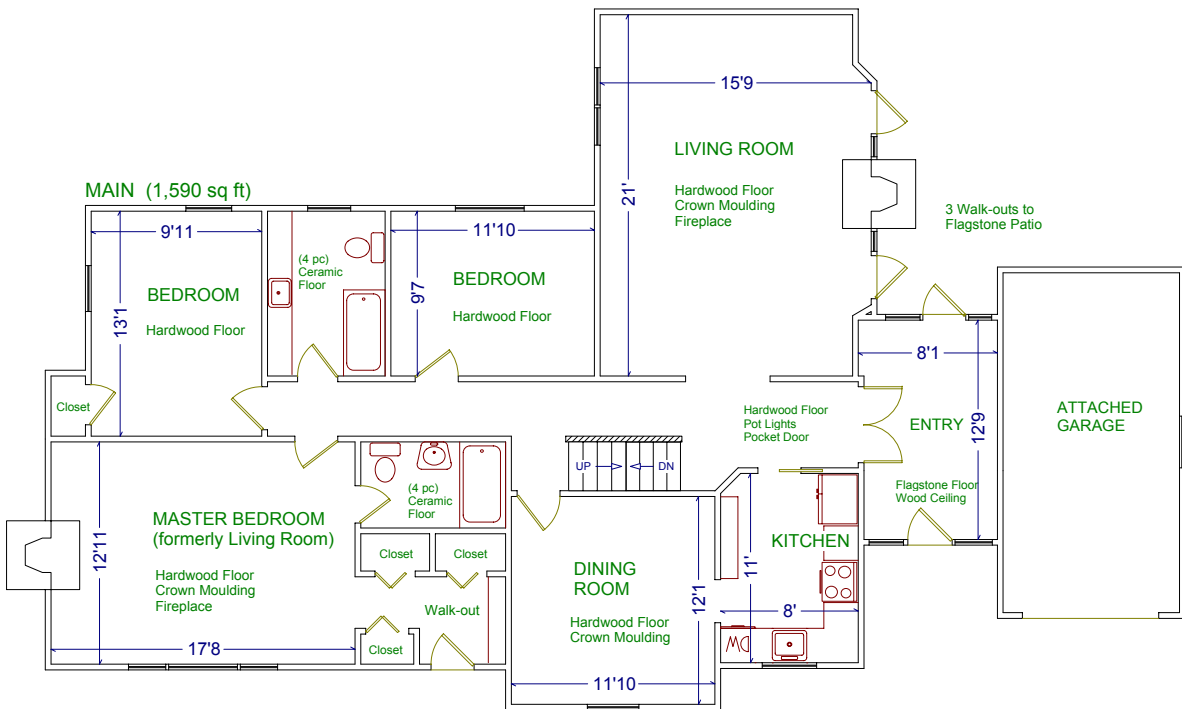

107 STRATH AVENUE

JILL STEWART

Broker

(416) 231-3000

Royal LePage Real Estate
Services Ltd., Brokerage

Please note: Measurements may not be 100% accurate. Floor plans are provided for convenience and are to be used as a guideline only.