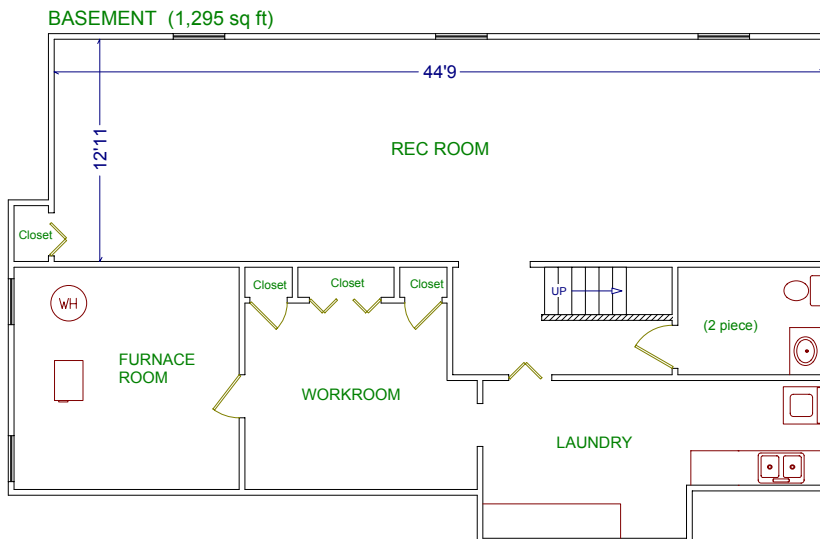

107 STRATH AVENUE

JILL STEWART

Broker

(416) 231-3000

Royal LePage Real Estate
Services Ltd., Brokerage

Please note: Measurements may not be 100% accurate. Floor plans are provided for convenience and are to be used as a guideline only.